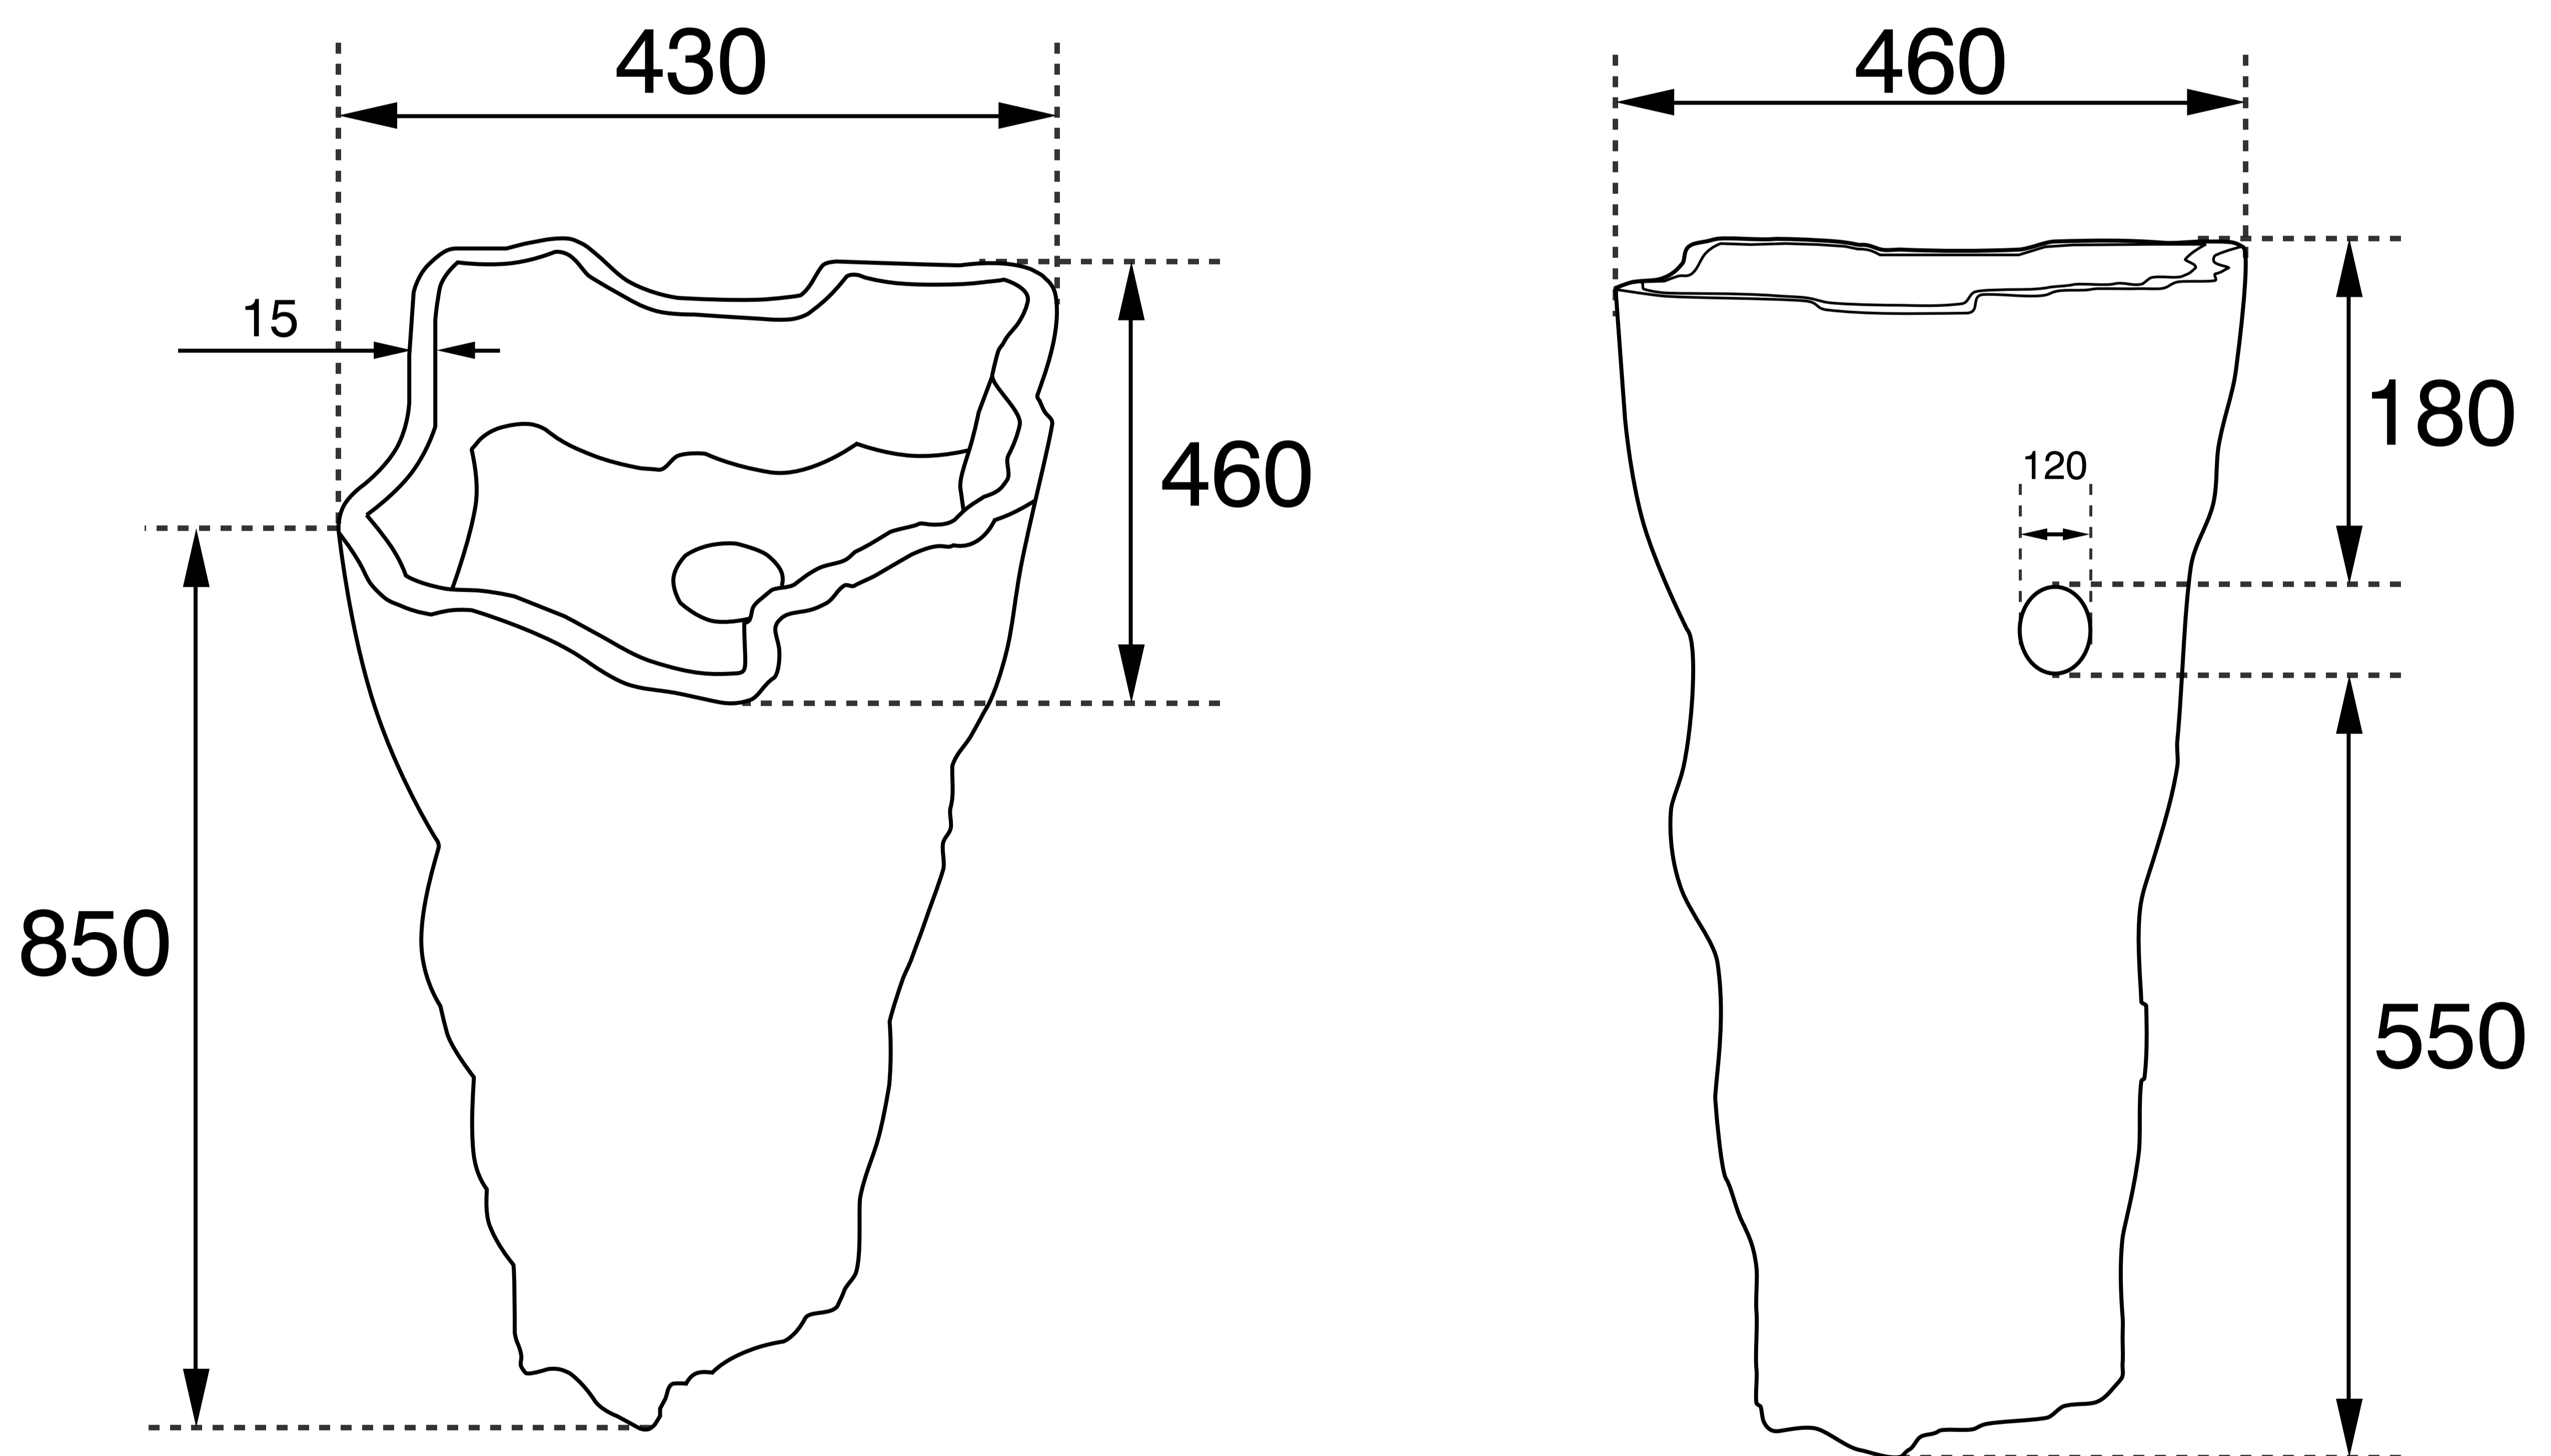

# Carrara Marble Pedestal Wash Basin

Product Code : 9272

## Technical Drawing

All dimension are in mm